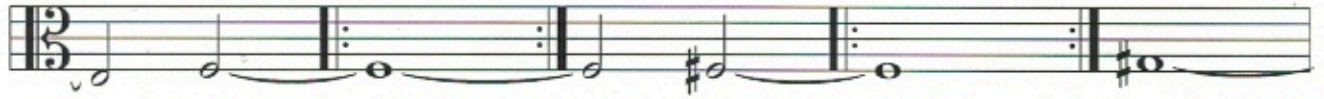

H

3X

6X

I

3X

J

2X

4X

K

4X

vibrato

8X

3X

3X

L

very slow
wide vibrato

vibrato

very slow
wide vibrato

6X

M

6X

N

senza vibrato